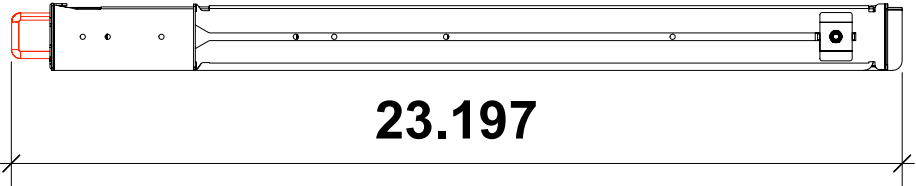

# TS-1URS

Capacity: 2 Lenovo P320/330/340/350 Tiny Workstations w/power Supplies  
 Weight: 10.15 Lbs (4.6kg)  
 Rack Space: 1U Rack Height  
 Slide Length: 17.5" (292mm)  
 Packed Dims: 26x26x4 ~13lbs(5.8kg)  
 Max rail depth: 35" ~ Longer Rails available

# TS-1URS Blank Inserts

**Blank Inserts are held in by 4, 4-40 flat head screws (Included)**  
**Bank inserts install in left bay only (One insert per rack)**  
**Compatible with new TS-1URS Mounts (Post 03/24)**  
**Neutrik Plaet will accomodate 4 Neutrik D Shape connectors**