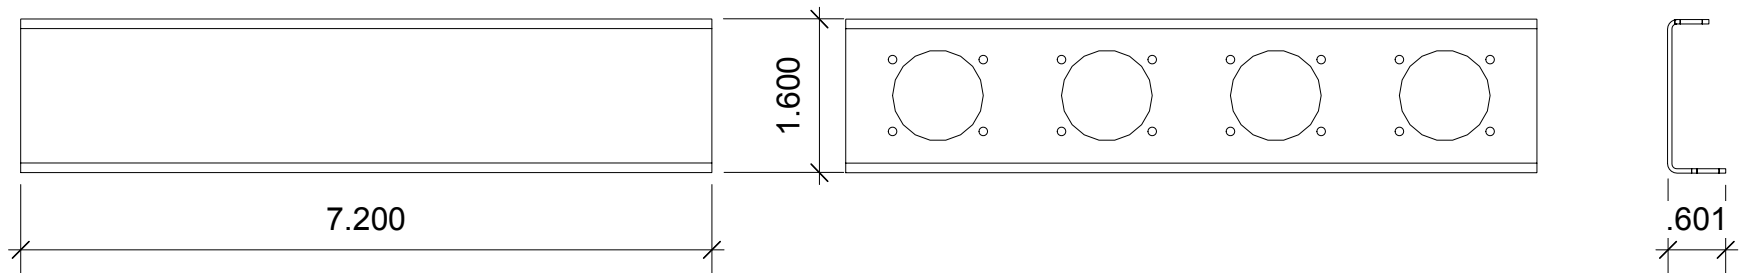

# TS-1URS

Capacity: 2 Lenovo P320/330/340/350 Tiny Workstations w/power Supplies  
 Weight: 10.15 Lbs (4.6kg)  
 Rack Space: 1U Rack Height  
 Slide Length: 17.5" (292mm)  
 Packed Dims: 26x26x4 ~13lbs(5.8kg)  
 Max rail depth: 35" ~ Longer Rails available

# TS-1URS Blank Inserts

**Blank Inserts are held in by 4, 4-40 flat head screws (Included)**  
**Bank inserts install in left bay only (One insert per rack)**  
**Compatible with new TS-1URS Mounts (Post 03/24)**  
**Neutrik Plaet will accomodate 4 Neutrik D Shape connectors**