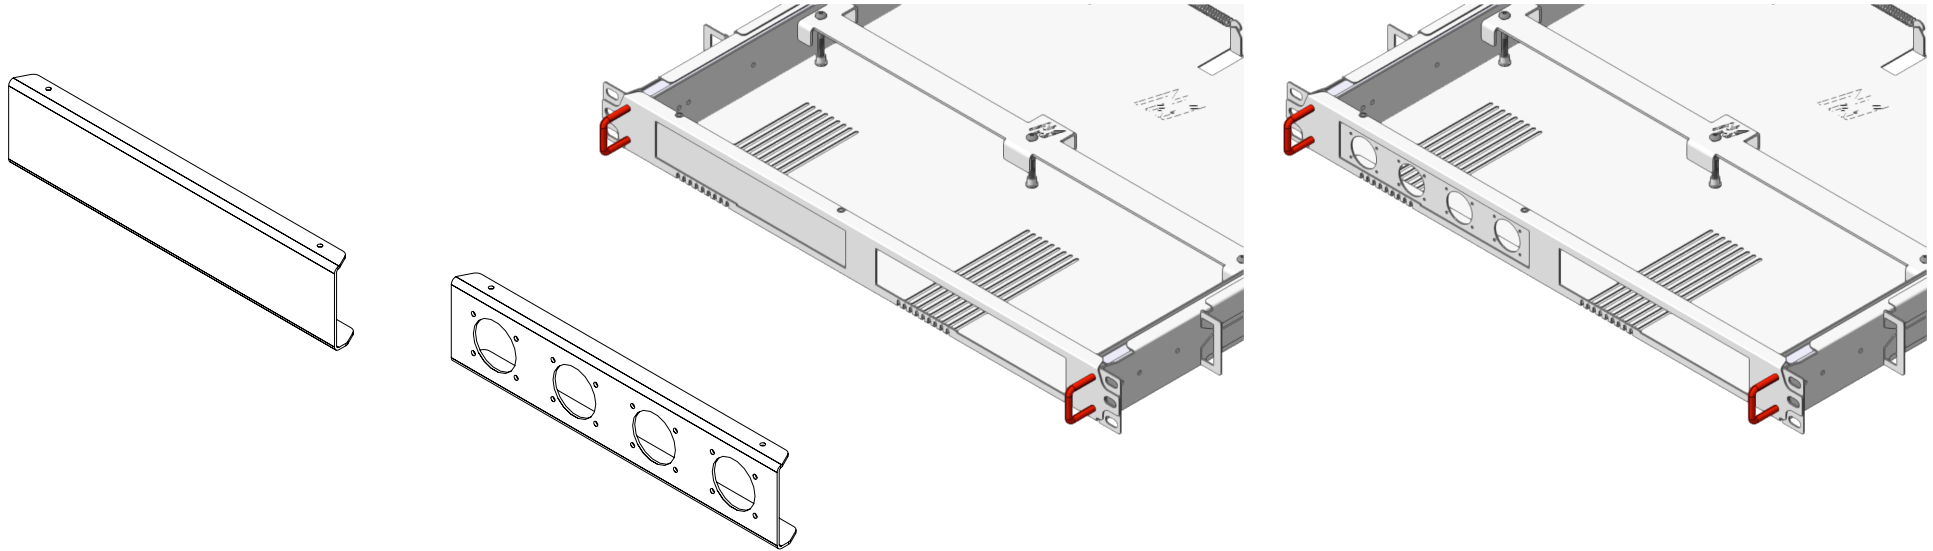

# TS-1URS

Capacity: 2 Lenovo P320/330/340/350 Tiny Workstations w/power Supplies  
 Weight: 10.15 Lbs (4.6kg)  
 Rack Space: 1U Rack Height  
 Slide Length: 17.5" (292mm)  
 Packed Dims: 26x26x4 ~13lbs(5.8kg)  
 Max rail depth: 35" ~ Longer Rails available

# TS-1URS Blank Inserts

**Blank Inserts are held in by 4, 4-40 flat head screws (Included)**  
**Bank inserts install in left bay only (One insert per rack)**  
**Compatible with new TS-1URS Mounts (Post 03/24)**  
**Neutrik Plaet will accomodate 4 Neutrik D Shape connectors**