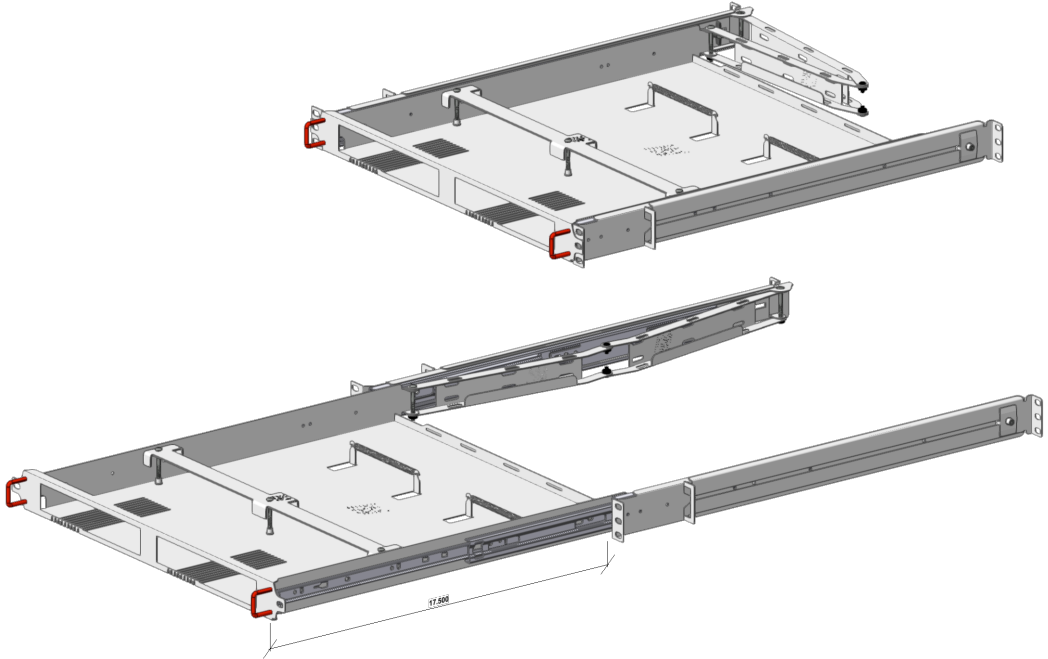

# TS-1URS

Capacity: 2 Lenovo P320/330/340/350 Tiny Workstations w/power Supplies  
 Weight: 10.15 Lbs (4.6kg)  
 Rack Space: 1U Rack Height  
 Slide Length: 17.5" (292mm)  
 Packed Dims: 26x26x4 ~13lbs(5.8kg)  
 Max rail depth: 35" ~ Longer Rails available

<a href="https://www.mk1manufacturing.com/">https://www.mk1manufacturing.com/</a>	
PART: TS-1URS (REV01)	
DRAWN BY: MVC	04/26/2024
FILE: TS-1URS.VXW	

# TS-1URS Blank Inserts

**Blank Inserts are held in by 4, 4-40 flat head screws (Included)**  
**Bank inserts install in left bay only (One insert per rack)**  
**Compatible with new TS-1URS Mounts (Post 03/24)**  
**Neutrik Plaet will accomodate 4 Neutrik D Shape connectors**