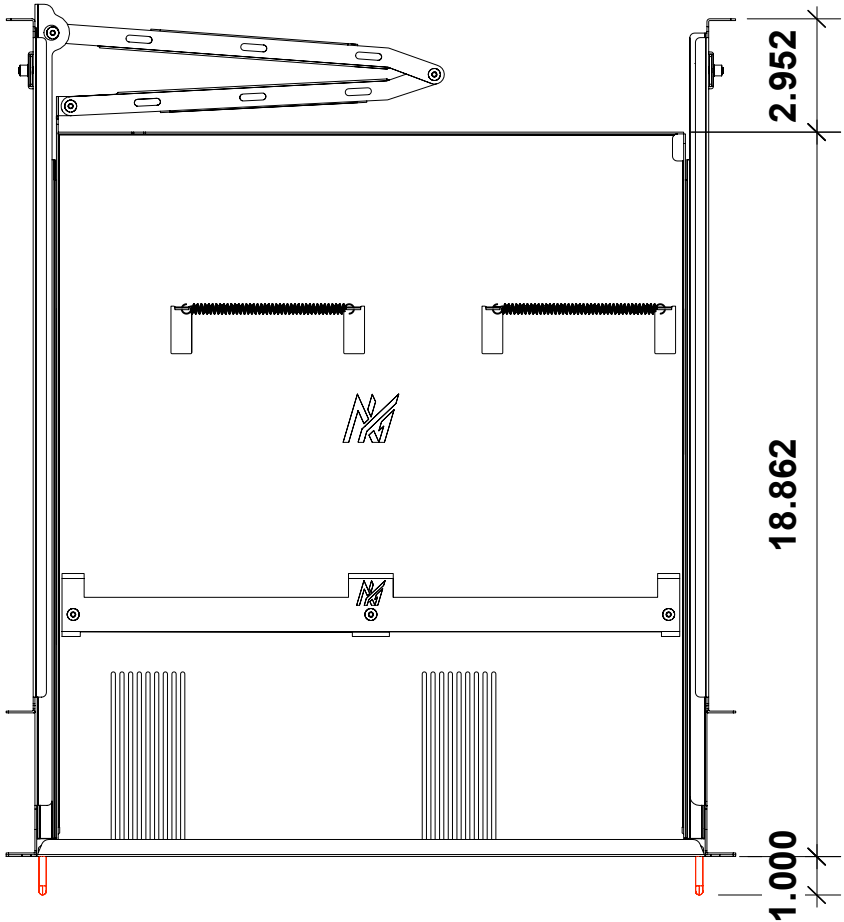

# TS-1URS

Capacity: 2 Lenovo P320/330/340/350 Tiny Workstations w/power Supplies  
 Weight: 10.15 Lbs (4.6kg)  
 Rack Space: 1U Rack Height  
 Slide Length: 17.5" (292mm)  
 Packed Dims: 26x26x4 ~13lbs(5.8kg)  
 Max rail depth: 35" ~ Longer Rails available

<a href="https://www.mk1manufacturing.com/">https://www.mk1manufacturing.com/</a>	
PART: TS-1URS (REV01)	
DRAWN BY: MVC	04/26/2024
FILE: TS-1URS.VXW	

# TS-1URS Blank Inserts

**Blank Inserts are held in by 4, 4-40 flat head screws (Included)**  
**Bank inserts install in left bay only (One insert per rack)**  
**Compatible with new TS-1URS Mounts (Post 03/24)**  
**Neutrik Plaet will accomodate 4 Neutrik D Shape connectors**