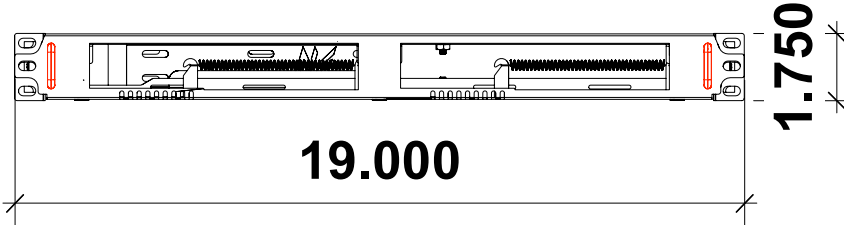

# TS-1URS

Capacity: 2 Lenovo P320/330/340/350 Tiny Workstations w/power Supplies  
 Weight: 10.15 Lbs (4.6kg)  
 Rack Space: 1U Rack Height  
 Slide Length: 17.5" (292mm)  
 Packed Dims: 26x26x4 ~13lbs(5.8kg)  
 Max rail depth: 35" ~ Longer Rails available

# TS-1URS Blank Inserts

**Blank Inserts are held in by 4, 4-40 flat head screws (Included)**  
**Bank inserts install in left bay only (One insert per rack)**  
**Compatible with new TS-1URS Mounts (Post 03/24)**  
**Neutrik Plaet will accomodate 4 Neutrik D Shape connectors**